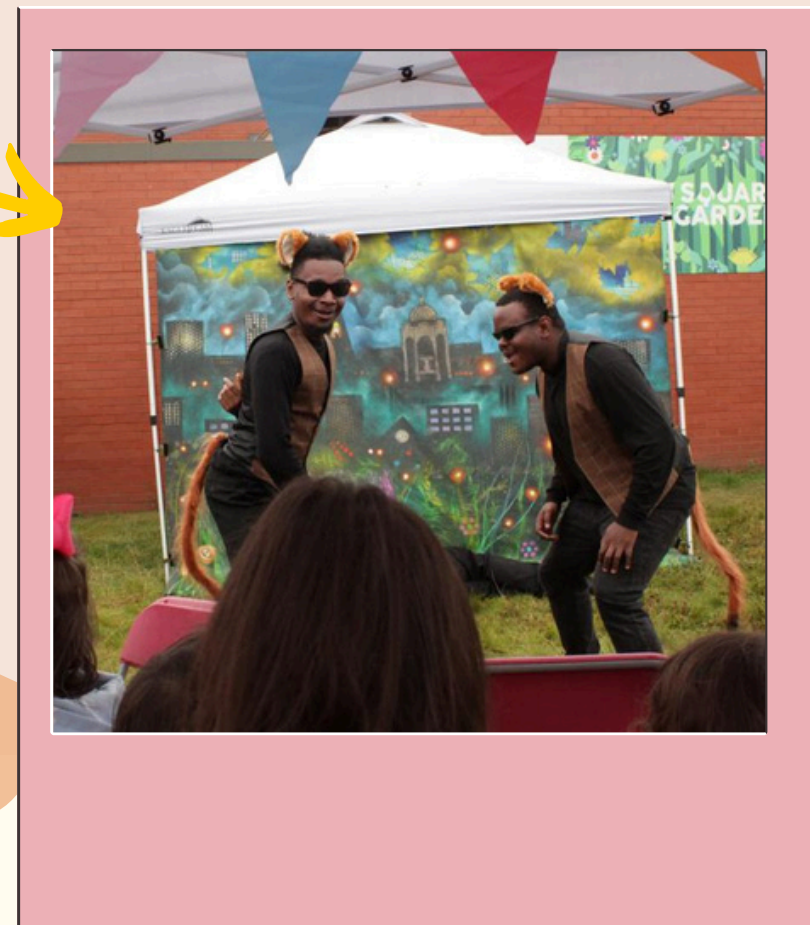

SANDWELL CULTURAL FORUM'S NEWSLETTER OCTOBER 2024

CULTURAL QUOTE OF THE MONTH!

“ Creativity is seeing what
others see and thinking what
no one else ever thought ”
— Albert Einstein

THINGS TO CELEBRATE:

Multistory had a great Meadow Event last month - It was a jam packed event filled with cutting of the wildflower meadow, musical performances, live theatre, nature and art activities. [See some fantastic photos here!](#)

Next meeting date: Thursday 17th
October, Wednesbury Museum & Art
Gallery and then Wednesbury Library
to watch BCT's new show, WILD!

THIS MONTH'S FEATURED MEMBER!

HELLO TO THE MIDLAND METROPOLITAN UNIVERSITY HOSPITAL!

MURALS ARE BEING INSTALLED THROUGHOUT THE CHILDREN'S WARDS AND LOCAL ARTIST, CAROLINE JARIWALA, IS WORKING ON A SERIES OF MOSAICS FOR THE SPIRITUAL CARE CENTRE. WATCH THIS SPACE FOR ANNOUNCEMENTS ABOUT THE LAUNCH EVENT, WHERE LOCAL PEOPLE WILL BECOME ARTISTS AND CURATORS OF THE FIRST EXHIBITION! - EXCITING TIMES!